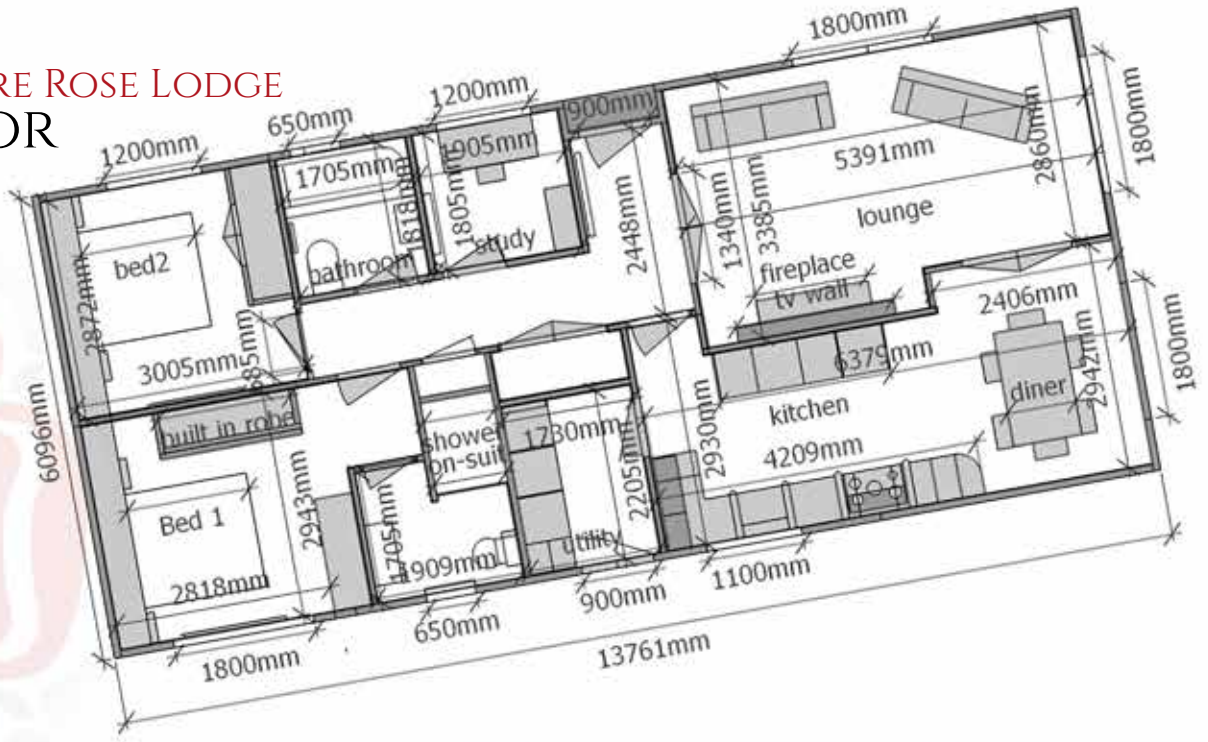

LANCASHIRE ROSE LODGE INTERIOR

COVERED BY: